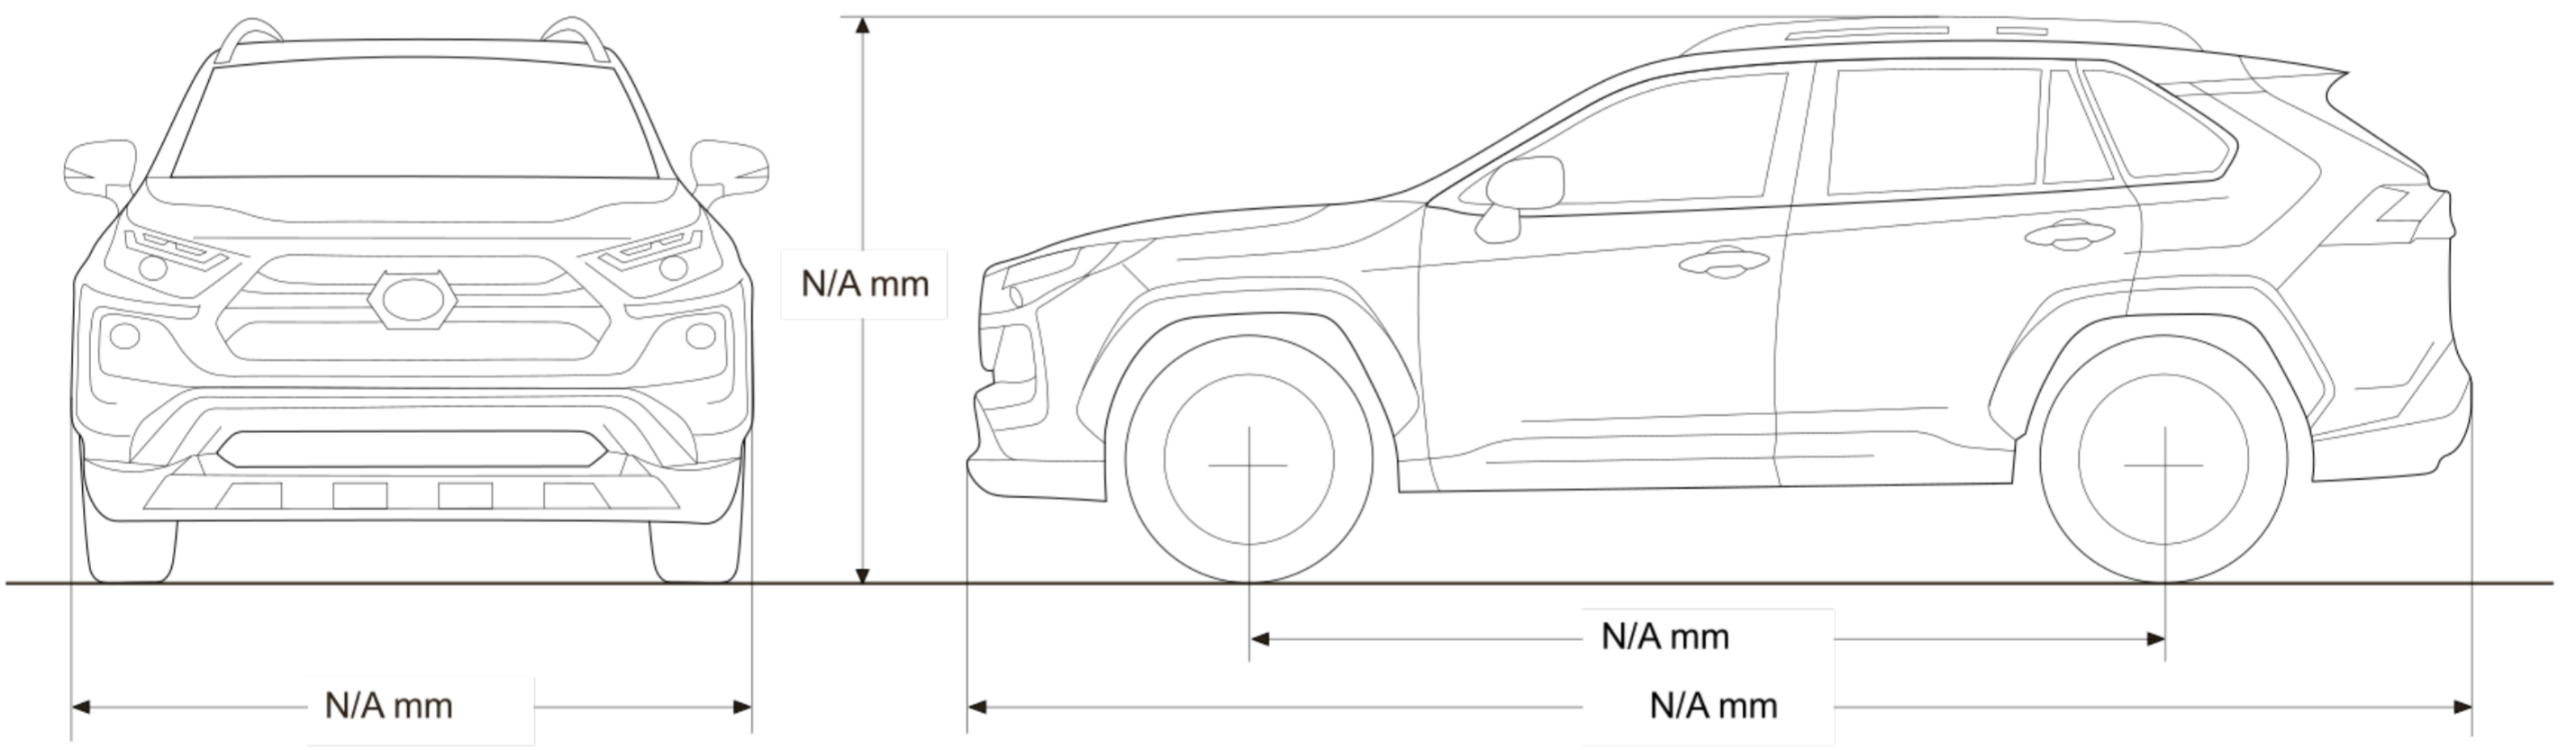

Dimensions and Capacities

Top Speed (km/h)	160
------------------	-----

LINE DRAWING

EXTERIOR COLOURS

FOR ILLUSTRATIVE PURPOSES ONLY.

MONOTONE

1L5 - Midnight Grey

3U5 - Fierce Red